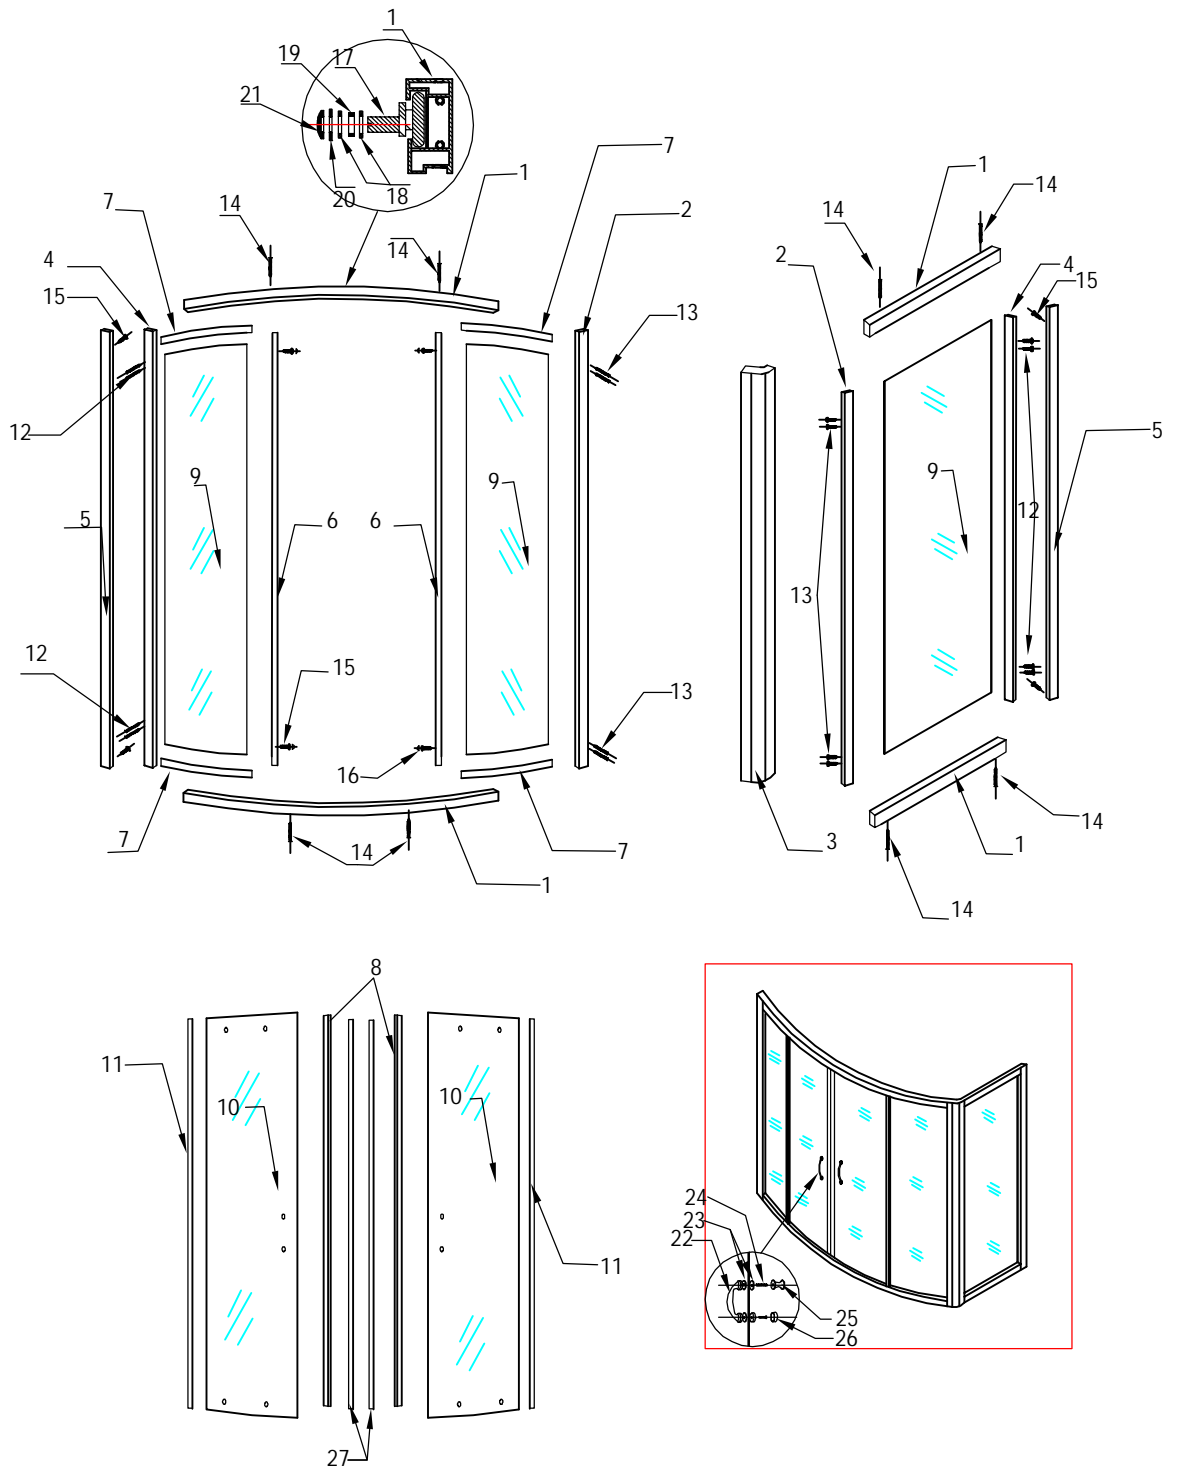

ITEM NUMBER	parts name	QTY	unit	ITEM NUMBER	parts name	QTY	unit
1	roof	1	pcs	29	tub	1	pcs
2	screw M4x30 mm	8	pcs	30	linker	6	pcs
3	rear cover	2	pcs	31	water jets	4	pcs
4	exhaust fan	1	pcs	32	water pipe	6	meter
5	loudspeaker cover	2	pcs	33	dewatering	1	pcs
6	light rear cover	1	pcs	34	waterlight	1	pcs
7	light	1	pcs	35	wood block screw	4	pcs
8	screw M4x30 mm	2	pcs	36	wood block	1	pcs
9	loudspeaker	1	pcs	37	motor	1	pcs
10	monsoon head	1	set	38	motor screw	4	pcs
11	screw M4x25 mm	4	pcs	39	motor line	2	pcs
12	screw M4x12 mm	2	pcs	40	carriage	1	pcs
13	side panel	1	pcs	41	adjusting leg	8	pcs
14	glass	1	pcs	42	side skirt	1	pcs
15	glass screw	2	pcs	43	frontispiece skirt	1	pcs
16	cap	2	pcs	44	skirt screw	4	pcs
17	steam outlet	1	pcs	45	tumbuckle	4	pcs
18	steamer drain	1	pcs	46	Electrical box	1	pcs
19	waterfall	1	pcs	47	steam engine	1	pcs
20	screw M5x30 mm	8	pcs	48	power supply	1	pcs
21	shower head screw	2	pcs	49	four-way valve	1	pcs
22	shower head	1	pcs	50	larynx nip	57	pcs
23	towel rack	4	pcs	51	gray tube	9	meter
24	faucet	1	set				
25	jets	24	pcs				
26	back panel	1	pcs				
27	panel	1	pcs				
28	screw M5x35 mm	14	pcs				

ITEM NUMBER	parts name	QTY	unit	ITEM NUMBER	parts name	QTY	unit
1 	Aluminium track	4	pcs	15	M4*12mm screw	8	pcs
2 	Aluminium Cap	2	pcs	16	Cap	4	pcs
3 	Aluminium Wheel	1	pcs	17	Wheel	8	pcs
4 	Aluminium Gasket	2	pcs	18	Gasket	2	pcs
5 	Aluminium Gasket	1	pcs	19	Gasket	1	pcs
6 	Aluminium Hexagon Nut	2	pcs	20	Hexagon Nut	1	pcs
7 	Aluminium Screw Cap	4	pcs	21	Screw Cap	1	pcs
8 	Aluminium Handle	2	pcs	22	Handle	1	pcs
9	Immobilization glass	3	pcs	23	Gasket	4	pcs
10	Movement glass	2	set	24	screw	2	pcs
11	shape seal	2	pcs	25	Knop	1	pcs
12	M4*50mm screw	8	pcs	26	Screw Cap	1	pcs
13	M4*30mm screw	8	pcs	27	Magnetic Stripe	2	pcs
14	M5*60mm screw	8	pcs				